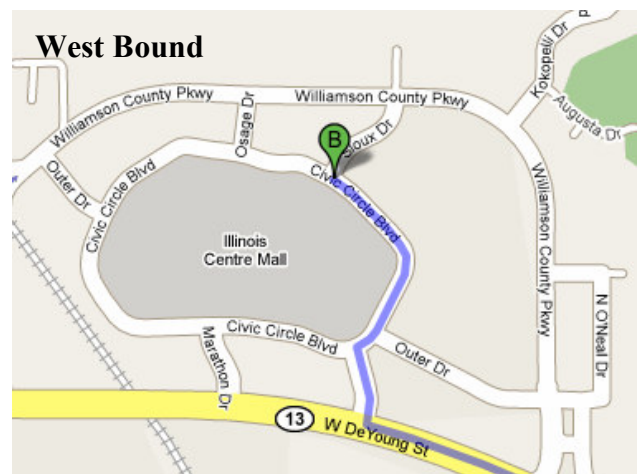

Franklin/Williamson Healthy Communities Coalition Directions

Man-Tra-Con is located in the former Phar-Mor anchor store on the north side of the Illinois Centre Mall . The entrance faces east towards the new Wal-Mart.

East Bound on 13: left turn onto Sinclair Drive pictured

Look for this sign above the door

Directions (**East Bound**) Coming from Carbondale—take highway 13 East until you arrive at North Sinclair Drive (pictured above, 13 turning left onto Sinclair Dr), turn left onto Sinclair Drive and then turn right on Civic Center Blvd.

Directions (**West Bound**) Coming from Harrisburg—take highway 13 West until you arrive at North Sinclair Drive, turn right into Sinclair Drive and then turn right on Civic Center Blvd.