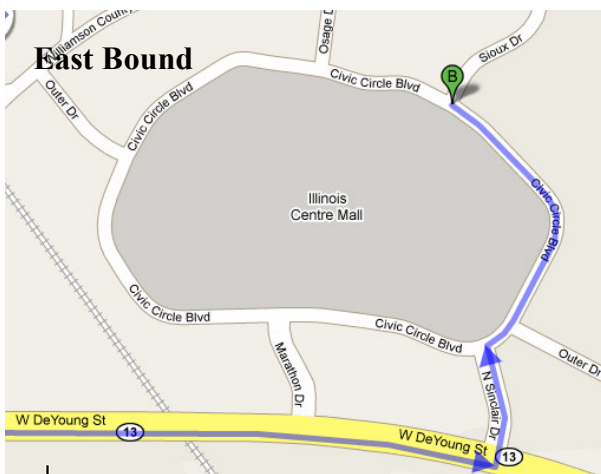

Franklin/Williamson Healthy Communities Coalition Directions

Man-Tra-Con is located in the former Phar-Mor anchor store on the north side of the Illinois Centre Mall . The entrance faces east towards the new Wal-Mart.

East Bound on 13: left turn onto Sinclair Drive pictured

Look for this sign above the door

Directions (**East Bound**) Coming from Carbondale—take highway 13 East until you arrive at North Sinclair Drive (pictured above, 13 turning left onto Sinclair Dr), turn left onto Sinclair Drive and then turn right on Civic Center Blvd.

Directions (**West Bound**) Coming from Harrisburg—take highway 13 West until you arrive at North Sinclair Drive, turn right into Sinclair Drive and then turn right on Civic Center Blvd.