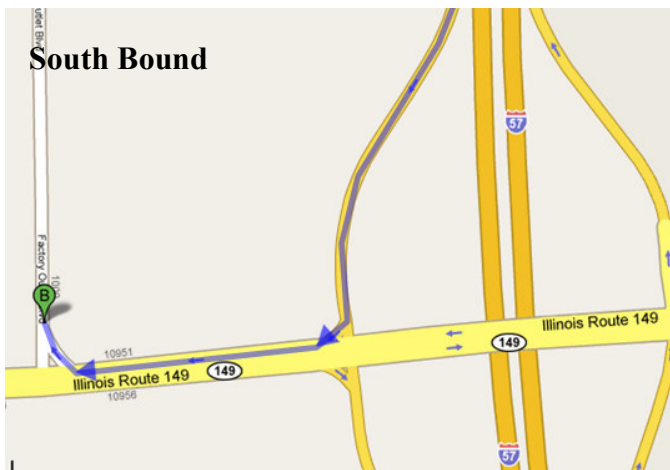

## Franklin/Williamson Healthy Communities Coalition Directions

The West Frankfort Man-Tra-Con Outlet Mall location can be found immediately left through the Mall's main entrance.

Factory Outlet main entrance (above)

West Bound on 149: right turn onto Factory Outlet Blvd pictured (above)

Directions (**South Bound**) Coming from Mt. Vernon—take highway 57 South until you arrive at exit 65 (towards Zeigler), merge onto Illinois Route 149 and take a left onto Factory Outlet Drive (turn pictured above). Turn into the parking lot and look for the main entrance (pictured above).

Directions (**North Bound**) Coming from Marion—take highway 57 North until you arrive at exit 65 (towards Zeigler), merge onto Illinois Route 149 and take a left onto Factory Outlet Drive (turn pictured above). Turn into the parking lot and look for the main entrance (pictured above).