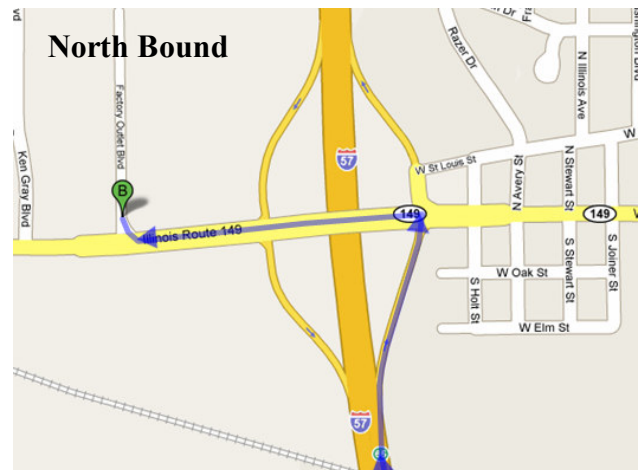

## Franklin/Williamson Healthy Communities Coalition Directions

The West Frankfort Man-Tra-Con Outlet Mall location can be found immediately left through the Mall's main entrance.

Factory Outlet main entrance (above)

West Bound on 149: right turn onto Factory Outlet Blvd pictured (above)

Directions (**South Bound**) Coming from Mt. Vernon—take highway 57 South until you arrive at exit 65 (towards Zeigler), merge onto Illinois Route 149 and take a left onto Factory Outlet Drive (turn pictured above). Turn into the parking lot and look for the main entrance (pictured above).

Directions (**North Bound**) Coming from Marion—take highway 57 North until you arrive at exit 65 (towards Zeigler), merge onto Illinois Route 149 and take a left onto Factory Outlet Drive (turn pictured above). Turn into the parking lot and look for the main entrance (pictured above).