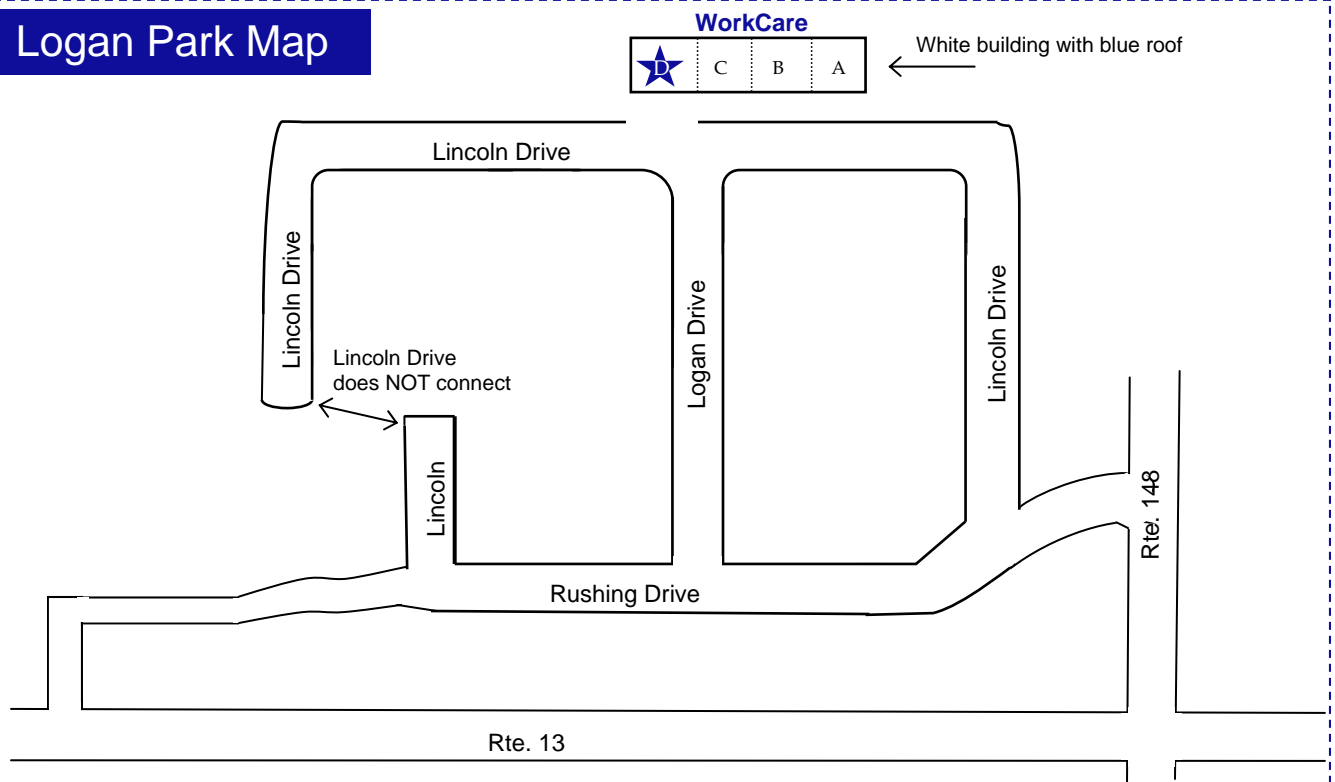

Address

**Logan Park**  
**500 Lincoln Drive, Suite D**  
**Herrin, IL 62948**

Phone

**618.993.3817**

Hours

**8:00 a.m. - 4:30 p.m.**

**Logan Park Map**

**To Enter Logan Park**

From Route 13/Carbondale: Turn left/north off of Route 13 onto the first road after the Egyptian Day Spa. Turn right/east at the first road (Rushing Drive). Turn left/north on Logan Drive.

From Route 148/Marion: Turn west onto Rushing Drive (road is on the south side of Pauly's). Turn north on Lincoln Drive.