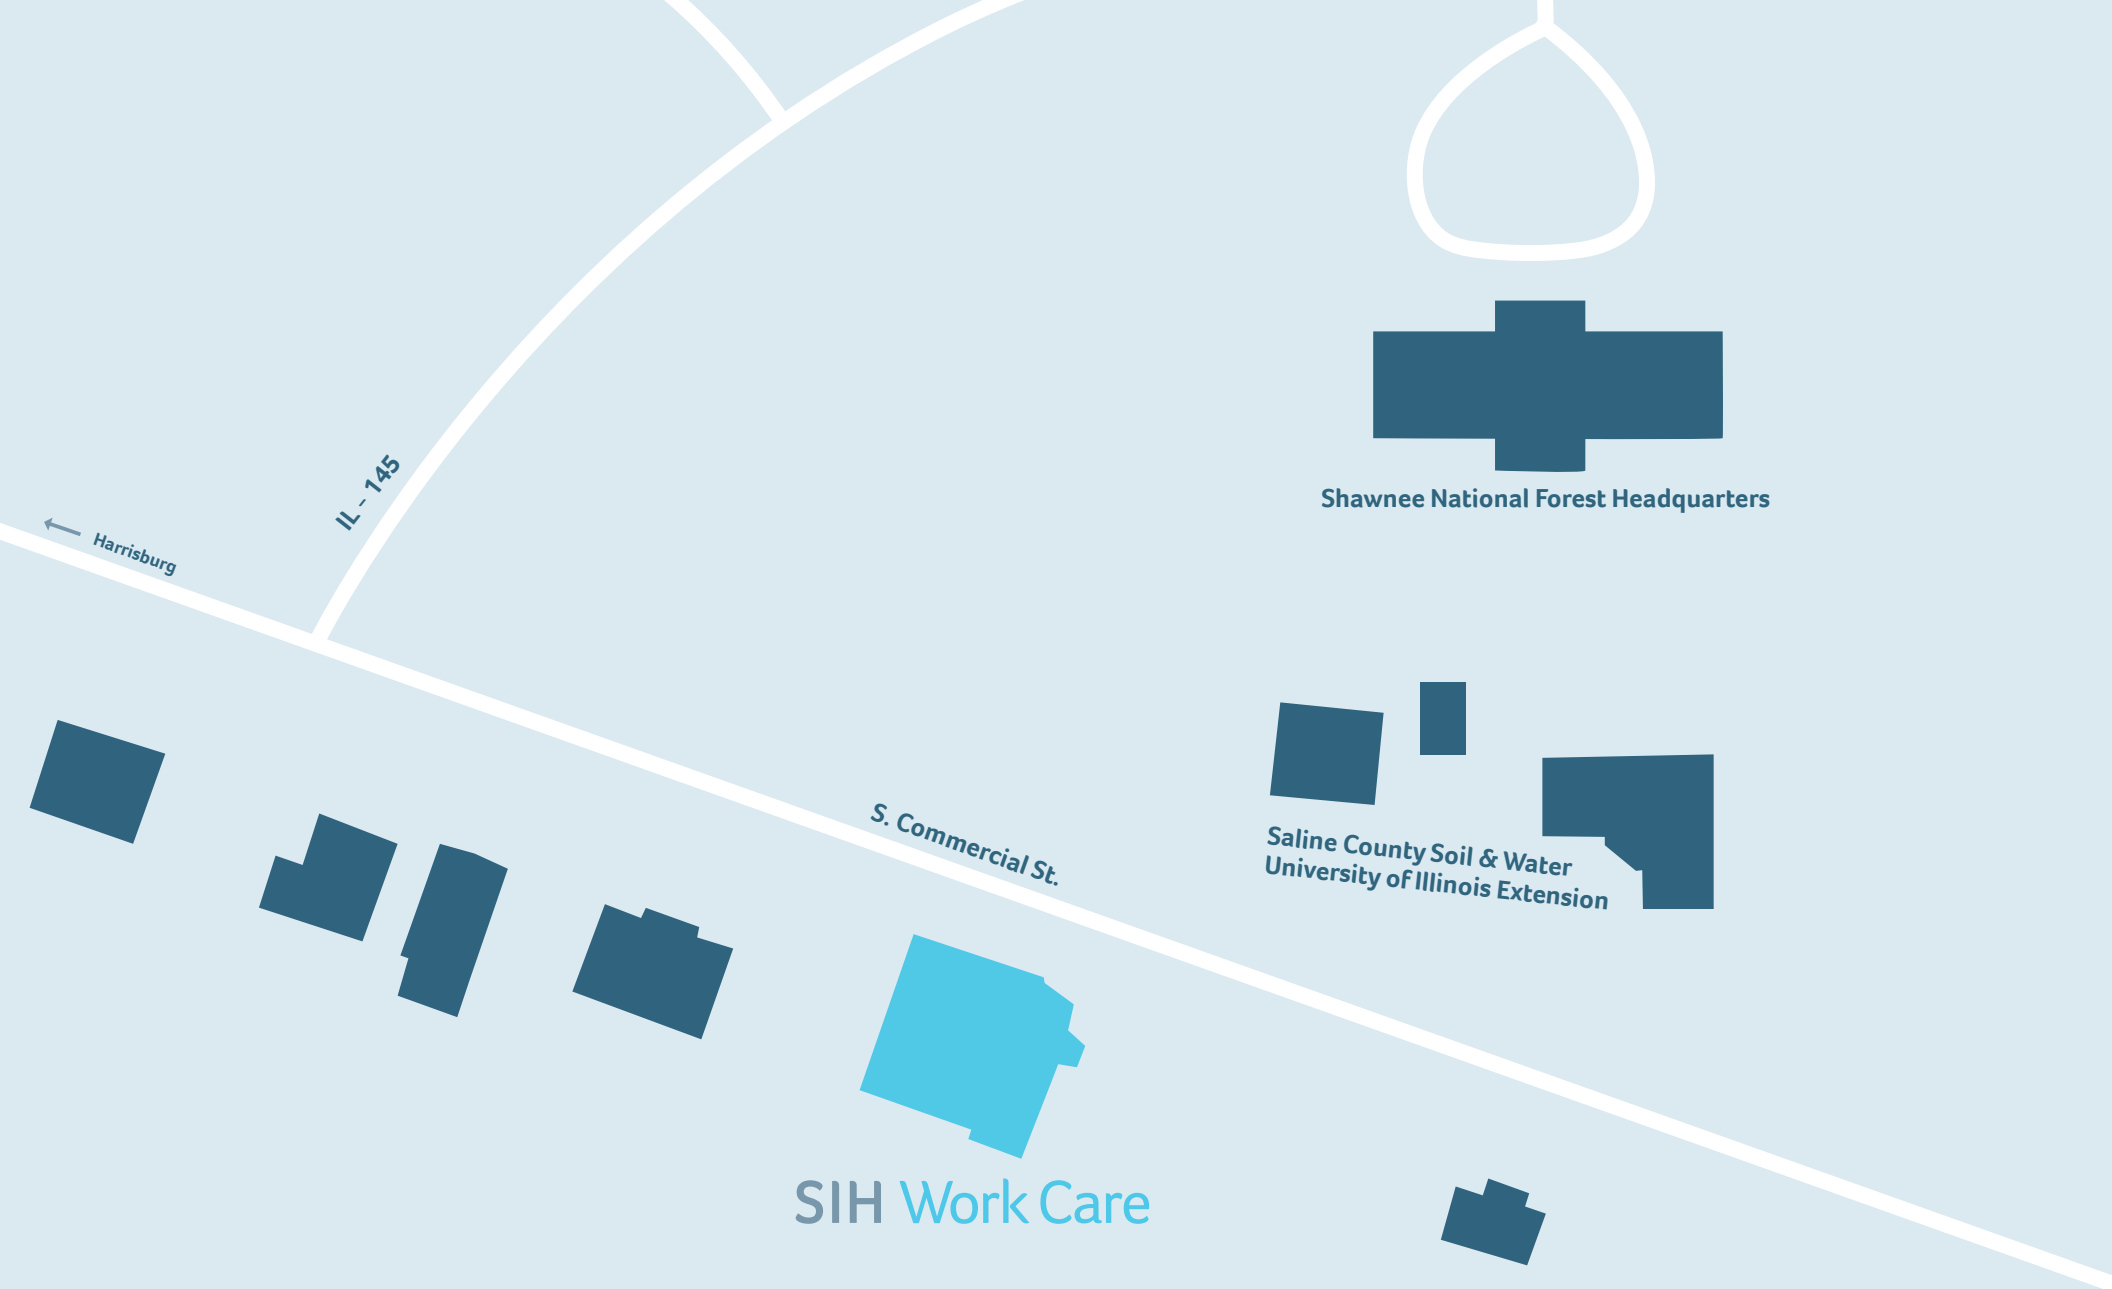

Monday – Friday 8 am – 4:30 pm

2808 E Outer Drive, Marion, IL
(in front of Walmart)

618.993.3817

SIH Work Care

Monday – Friday 8 am – 4:30 pm

901 S. Commercial St.
Harrisburg, IL
618.993.3817

SIH Work Care